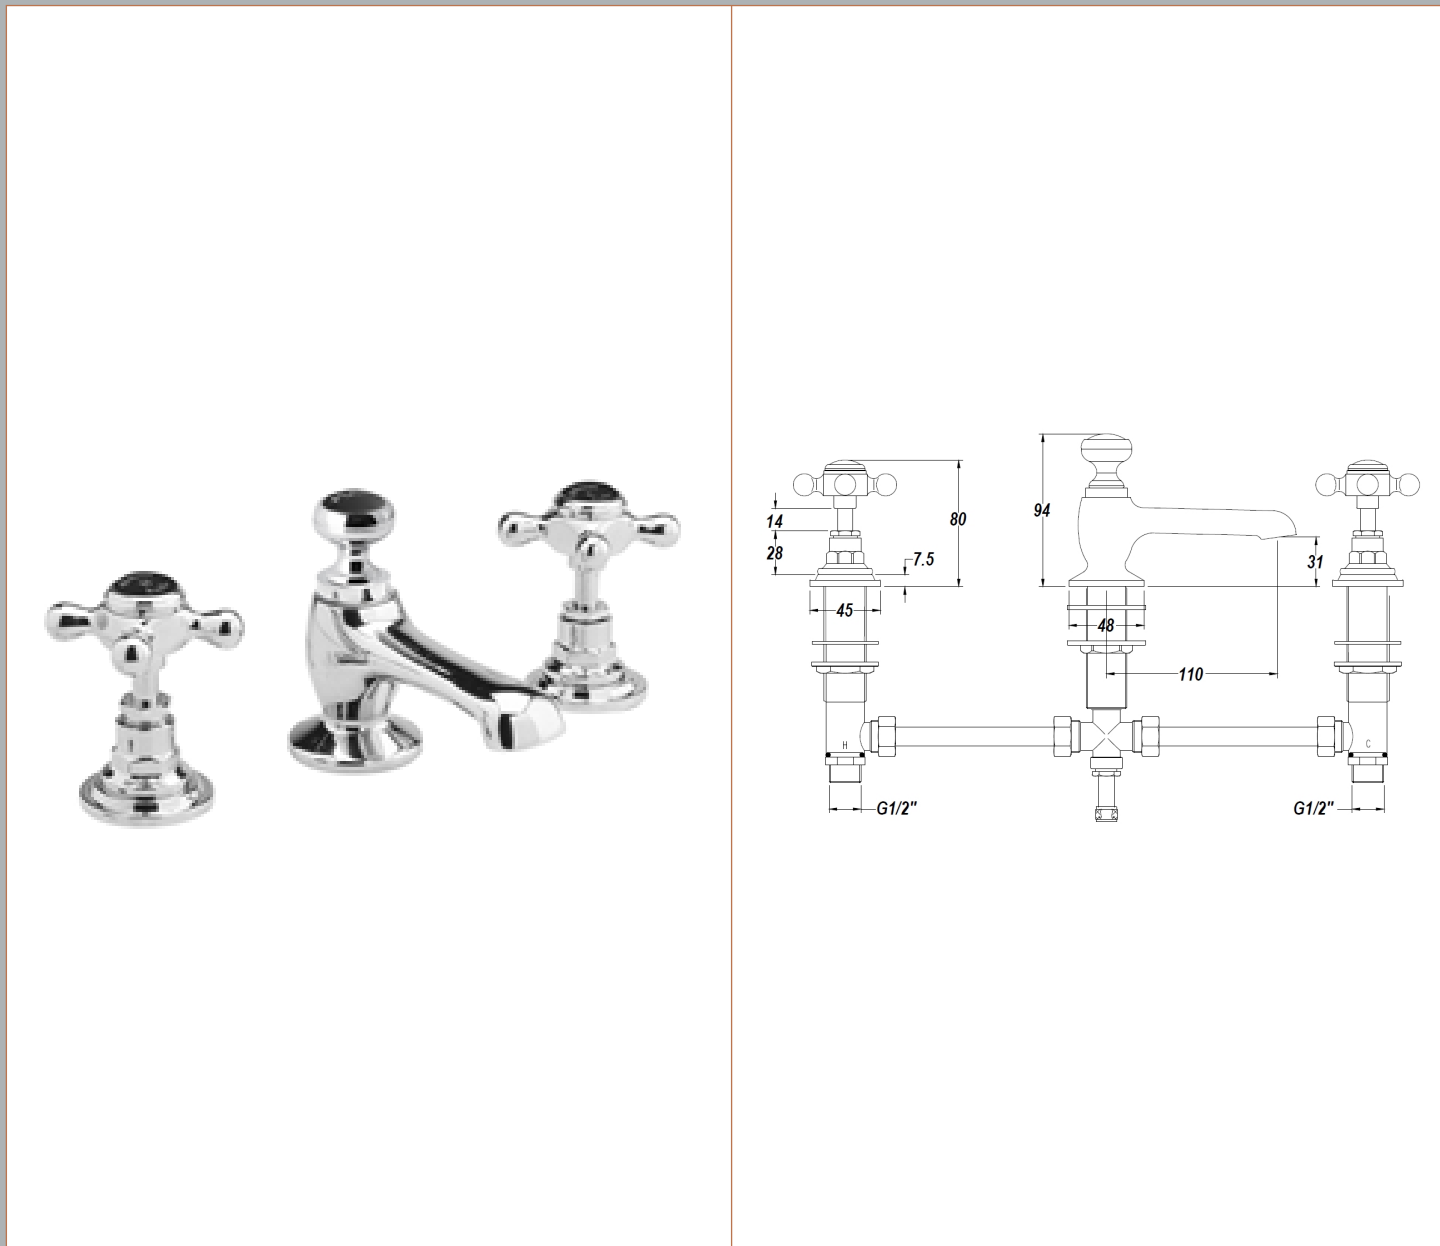

Sales Code: BC407HX

Description: Topaz Blk 3 T/H Basin Mix W/ Pop-Up W/E

### Product Dimensions

Height (mm):	94
Width (mm):	246
Depth (mm):	140
Length (mm):	
Nett Weight (kg):	2.8

### Outer Box Dimensions (If Applicable)

Height (mm):	370
Width (mm):	350
Depth (mm):	405
Length (mm):	
Gross Weight (kg):	24
Barcode:	5055275868065

### Product Details

Country of Origin:	United Kingdom
Fitting Instruction:	Yes
Product Material:	Brass
Control Type:	Manual
Waste Included:	Waste Included
Waste Type:	Pop-Up
WRAS Approval: No	Approval No: N/A
Valve/Cartridge Type:	1/4 Turn Ceramic Disc
Colour/Finish:	Chrome
Mount Type:	Deck
Operating Pressure (bar):	0.1