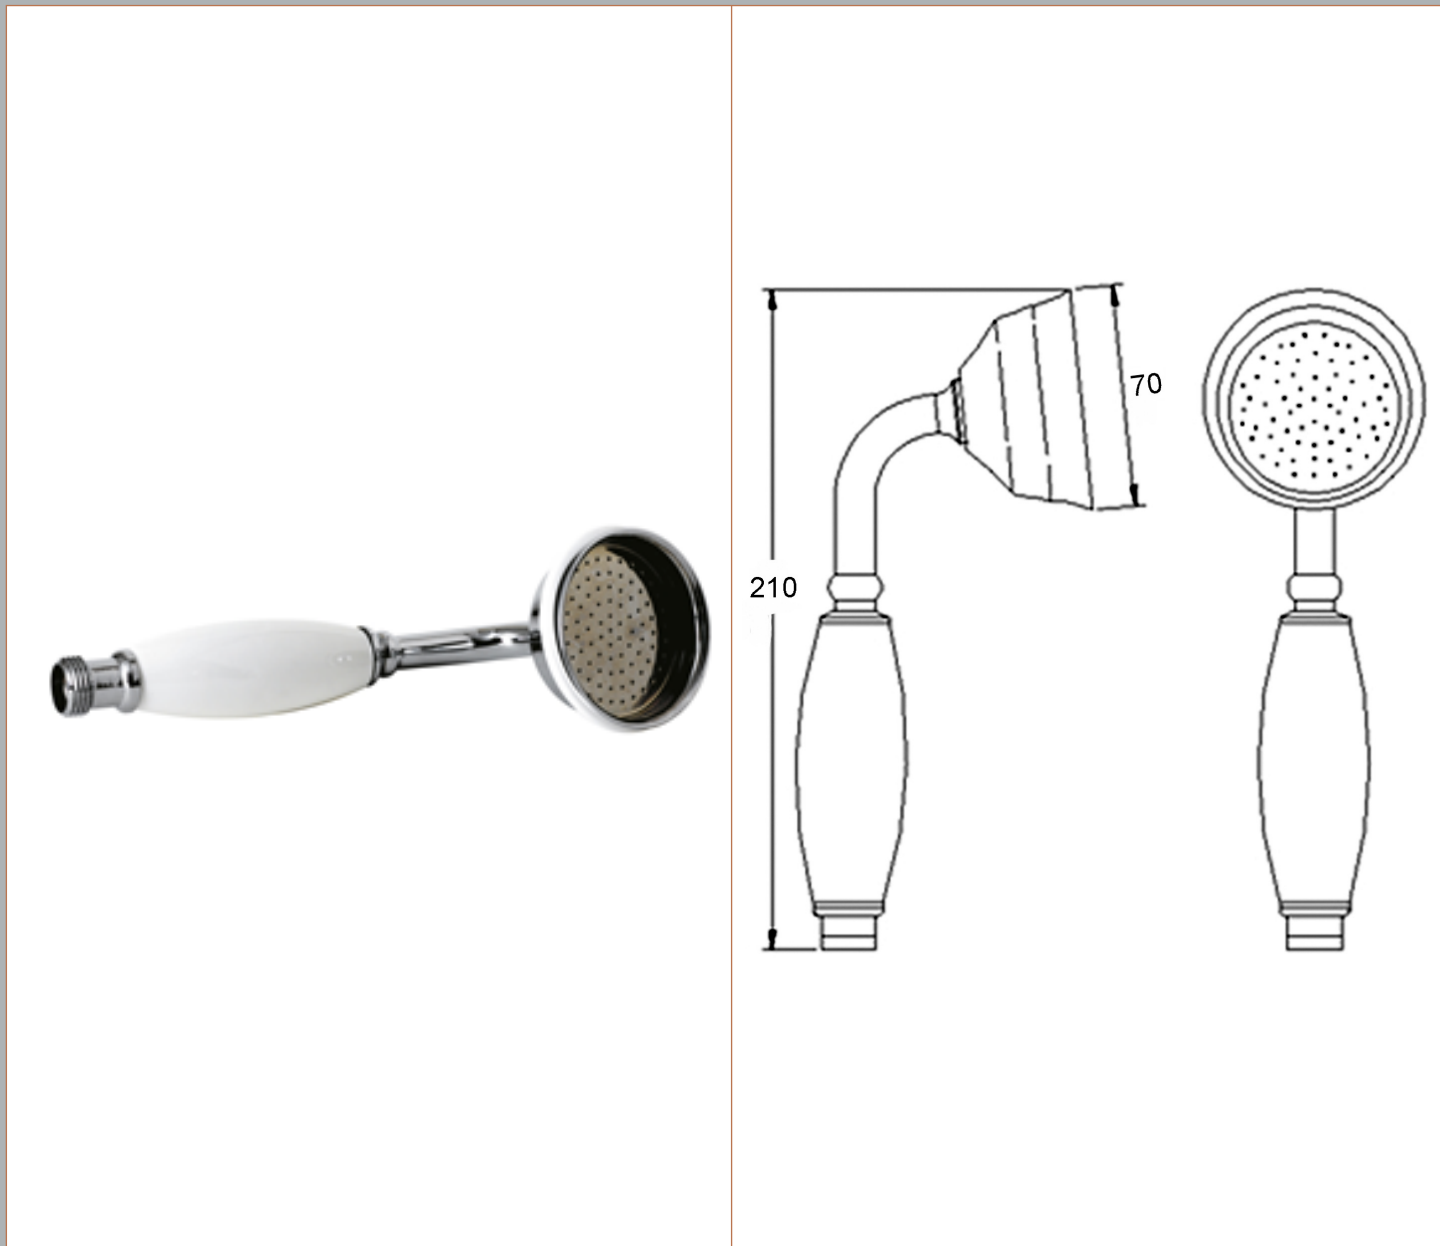

Sales Code: A3150G

Description: Large Traditional Handset

### Product Dimensions

Length (mm):	
Width (mm):	70
Height (mm):	210
Depth (mm):	95
Nett Weight (kg):	0.28

### Packaging Dimensions

Length (mm):	120
Width (mm):	68
Height (mm):	
Gross Weight (kg):	0.28

### Outer Box Dimensions (If Applicable)

Length (mm):	
Width (mm):	250
Height (mm):	400
Depth (mm):	450
Gross Weight (kg):	9
Barcode:	5055146102557