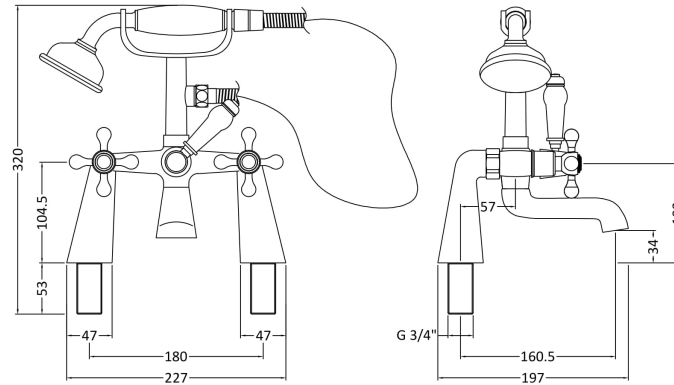

### Product Dimensions

Height (mm):	175
Width (mm):	228
Depth (mm):	190
Length (mm):	
Nett Weight (kg):	1.3

### Packaging Dimensions

Height (mm):	197
Width (mm):	227
Depth (mm):	267
Gross Weight (kg):	1.5

### Outer Box Dimensions (If Applicable)

Height (mm):	260
Width (mm):	435
Depth (mm):	440
Length (mm):	
Gross Weight (kg):	9
Barcode:	5055369007011

Flow Rates: (Litres Per Min)	0.1 bar: 4.7	0.5 bar: 10.8	1 bar: 15.6	2 bar: 22	3 bar: 27
Pipe Size:	22 mm (3/4" Bsp)				
Pipe Centres:	180 mm				