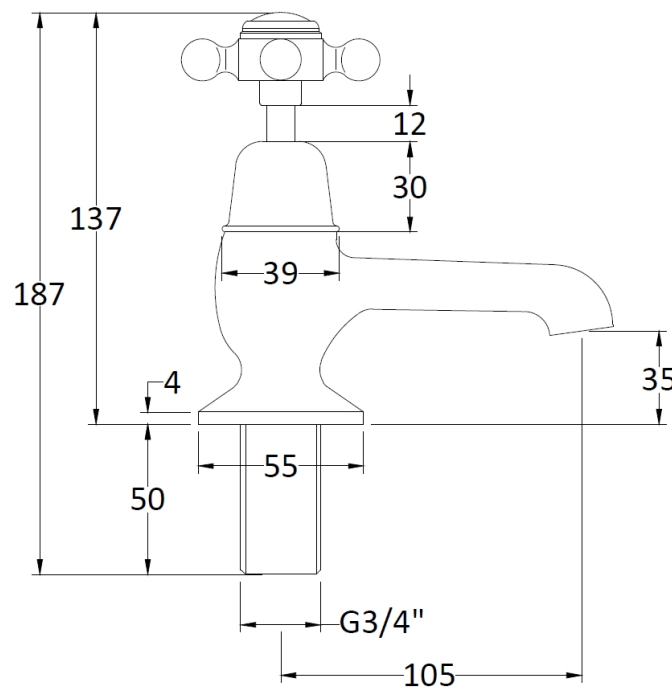

Sales Code: BC302DX

Description: Topaz Bath Taps

Product Dimensions

Height (mm):	137
Width (mm):	66
Depth (mm):	119
Length (mm):	
Nett Weight (kg):	1.7

Packaging Dimensions

Height (mm):	55
Width (mm):	160
Depth (mm):	260
Gross Weight (kg):	1.9

Packaging Data

Box Colour:	White Cardboard Box
Box Qty:	1
Label Size:	100 x 50
Label Colour:	White Label
Label Qty:	1

Outer Box Dimensions (If Applicable)

Height (mm):	300
Width (mm):	270
Depth (mm):	500
Length (mm):	
Gross Weight (kg):	
Barcode:	5055275830734

Product Details

Country of Origin:	United Kingdom
Fitting Instruction:	Yes
Product Material:	Brass
Control Type:	Manual
Waste Included:	Waste Not Included
Waste Type:	Not Applicable
WRAS Approval: No	Approval No: N/A
Valve/Cartridge Type:	1/4 Turn Ceramic Disc
Colour/Finish:	Chrome
Mount Type:	Deck
Operating Pressure (bar):	0.1

Flow Rates: (Litres Per Min)	0.1 bar: 8.4	0.5 bar: 21.3	1 bar: 30.7	2 bar: 43.7	3 bar: 46.8
Pipe Size:	22 mm (3/4" Bsp)				
Pipe Centres:	N/A				