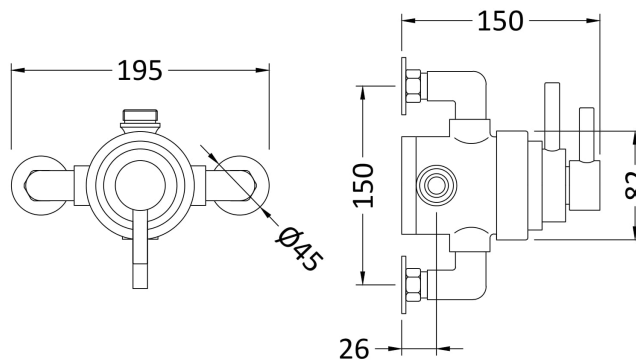

Sales Code: JTY026

Description: Dual Exposed Thermostatic Shower Valve

Product Dimensions

Length (mm):	
Width (mm):	155
Height (mm):	140
Depth (mm):	140
Nett Weight (kg):	3.45

Packaging Dimensions

Length (mm):	190
Width (mm):	240
Height (mm):	
Gross Weight (kg):	3.45

Packaging Data

Box Colour:	White Cardboard Box
Box Qty:	1
Label Size:	100 x 50
Label Colour:	White Label
Label Qty:	2

Outer Box Dimensions (If Applicable)

Length (mm):	
Width (mm):	500
Height (mm):	420
Depth (mm):	268
Gross Weight (kg):	14
Barcode:	5055146191193

Product Details

Country of Origin:	United Kingdom
Fitting Instruction:	Yes
Product Material:	Brass
Mount Type:	Wall, Surface
Outlet Elbow Supplied:	No
Easy Clean:	Not Applicable
Head Included:	No
Handset Included:	No
Body Jets Included:	No
No of Body Jets:	Not Applicable
Operating Pressure (bar):	0.1
Valve/Cartridge Type:	1/4 Turn
Flow Rates (L/min):	0.1 bar: 5.5 0.5 bar: 14.5 1 bar: 22 2 bar: 30 3 bar: 35
TMV2 Approved:	No Approval No: N/A
TMV3 Approved:	No Approval No: N/A
WRAS Approved:	No Approval No: N/A
Head Function:	Not Applicable
Handset Function:	Not Applicable
Body Jet Info:	Not Applicable
Pipe Size:	15 mm (1/2" Bsp)
Pipe Centres:	155 mm
Colour/Finish:	Chrome
Hose Included:	No
No. of Outlets:	1