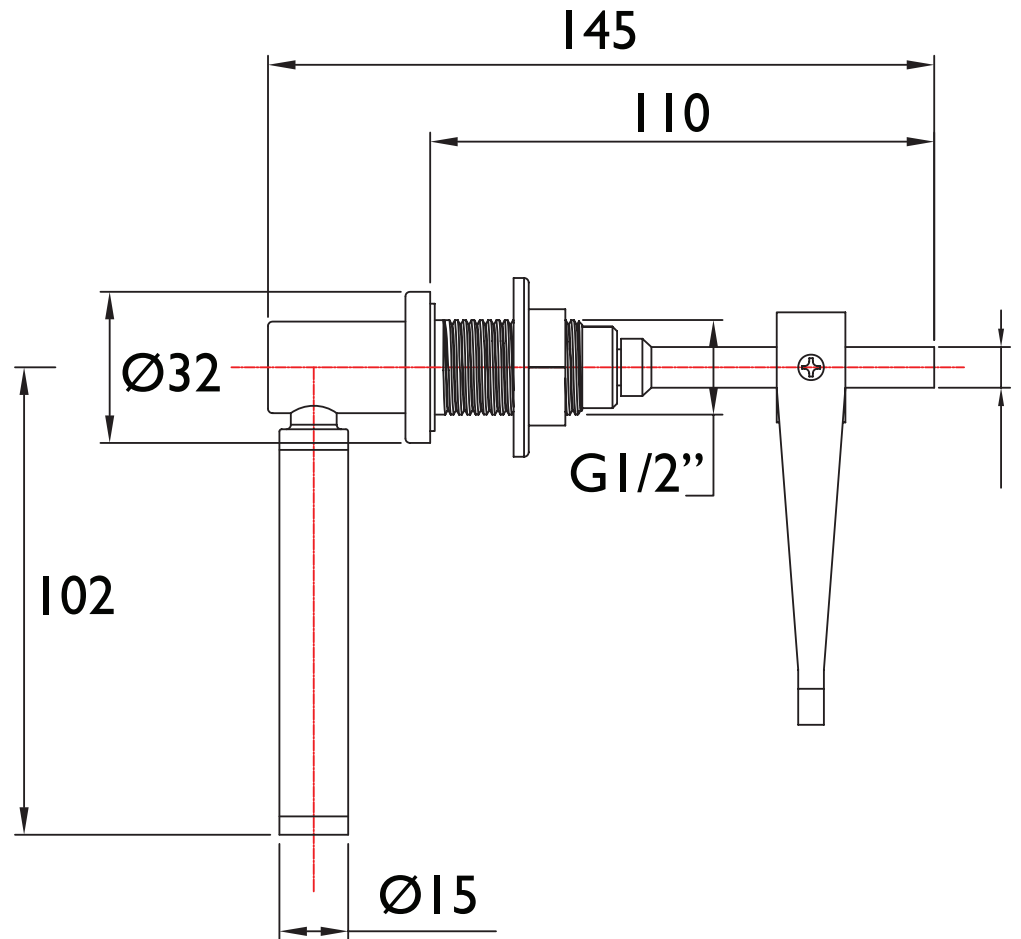

W CL8 C
W CL8 G

Accessories
Cistern Lever 8 Chrome Plated With White
Components

Specification

Adjustable Brackets:	Yes
Main Construction Material:	Brass & Ceramic Construction
Contemporary or Traditional:	Traditional
Finish Colour:	Chrome/Gold

Dimensions (measurements in mm)

Features:

- Standard length traditional lever
- Suitable for concealed toilet cisterns with front fixing hole
- Chrome plated to BS EN 248

For more products, visit our website:
<http://www.bristan.com>

TECHNICAL
DATA
SHEET

BRISTAN
TAPS & SHOWERS

Dx