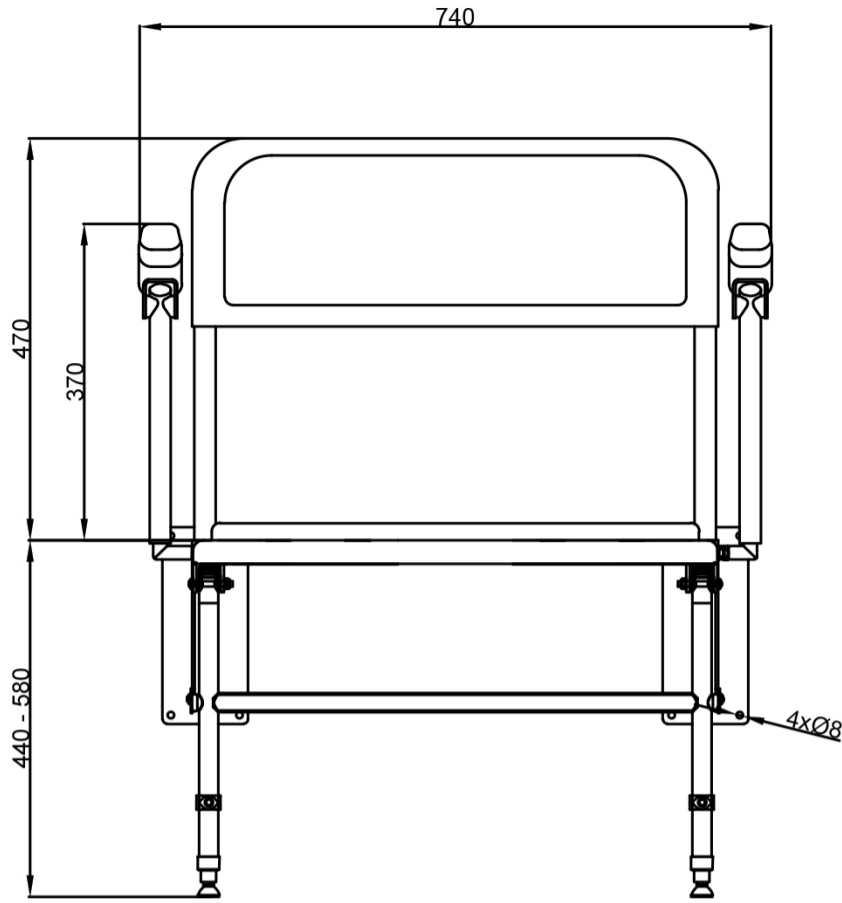

Extra wide wall mounted padded shower seat with back, arms and legs

Product Detail:

- Extra-wide seat for bariatric users
- Non-corrosive stainless steel frame
- Closed cell polyurethane construction pads for maximum hygiene and comfort
- Height adjustable
- Padded fold down arm rests

MAX RATED LOAD: 330 kg

Reference (specify): 130208

Available colours/finishes

GY

Order Code	Size (A)
------------	----------

130208

PLEASE NOTE: Every effort has been made to ensure as much accuracy as possible. However, due to print restrictions exact colour match is not always possible. Featured products may also be changed from time to time, but are correct at time of publication.