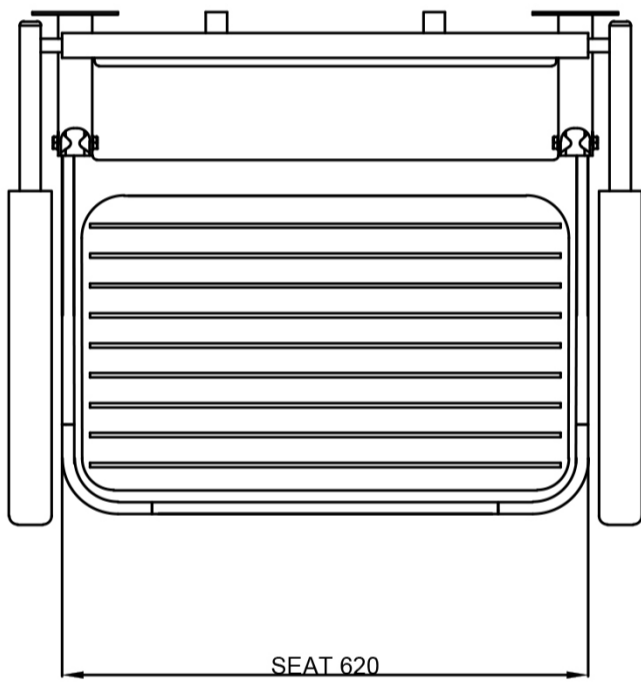

Extra wide wall mounted padded shower seat with back, arms and legs

Product Detail:

- Extra-wide seat for bariatric users
- Non-corrosive stainless steel frame
- Closed cell polyurethane construction pads for maximum hygiene and comfort
- Height adjustable
- Padded fold down arm rests

MAX RATED LOAD: 330 kg

Reference (specify): 130208

Available colours/finishes

GY

Order Code	Size (A)
------------	----------

130208

PLEASE NOTE: Every effort has been made to ensure as much accuracy as possible. However, due to print restrictions exact colour match is not always possible. Featured products may also be changed from time to time, but are correct at time of publication.