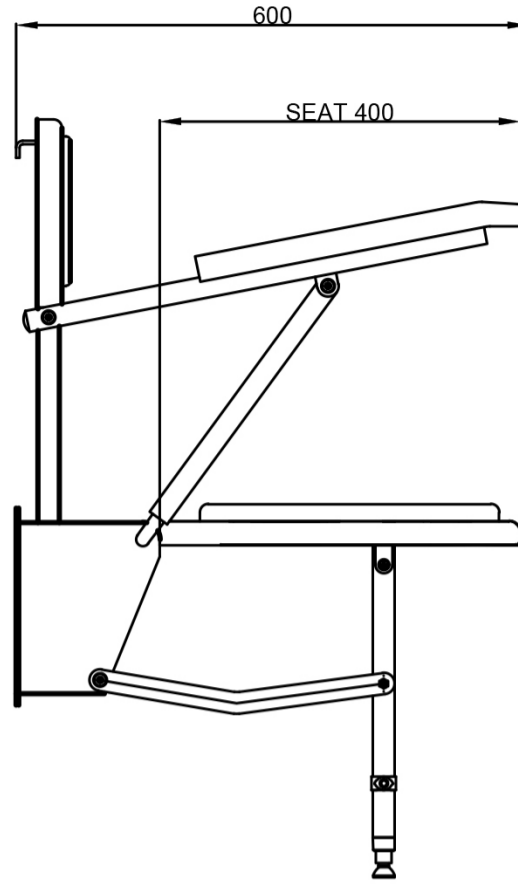

Extra wide wall mounted padded shower seat with back, arms and legs

Product Detail:

- Extra-wide seat for bariatric users
- Non-corrosive stainless steel frame
- Closed cell polyurethane construction pads for maximum hygiene and comfort
- Height adjustable
- Padded fold down arm rests

MAX RATED LOAD: 330 kg

Reference (specify): 130208

Available colours/finishes

GY

Order Code	Size (A)
------------	----------

130208

PLEASE NOTE: Every effort has been made to ensure as much accuracy as possible. However, due to print restrictions exact colour match is not always possible. Featured products may also be changed from time to time, but are correct at time of publication.