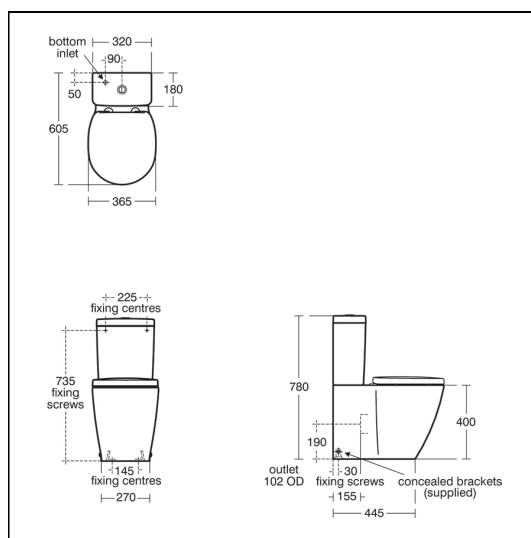

Concept Space Arc Short Projection Close Coupled Back-To-Wall Toilet

ILLUSTRATED

- **E1206** Concept Space short projection close coupled back-to-wall toilet bowl with horizontal outlet
- **E7855** Concept Arc close coupled delay fill 4/2.6 litre cistern, dual flush push button valve, bottom supply and internal overflow
- **E1292** Concept Space toilet seat and cover

OPTIONS

- **E7860** Concept Arc close coupled 6/4 litre cistern, dual flush push button valve, bottom supply and internal overflow
- **E1293** Concept Space toilet seat and cover, slow close
- **S4300** Panekta outlet connector to convert horizontal outlet wcs to S or turned P trap
- **S4305** Panekta outlet connector to convert horizontal outlet wcs to P trap

ILLUSTRATED PRODUCT DETAILS

Weights

- **E1206** 26.40 KG
- **E7855** 11.36 KG
- **E1292** 2.67 KG

Materials

- **E1206** Vitreous China
- **E7855** Vitreous China
- **E1292** Plastic

Finishes

- **E1206** ☐ White (01)
- **E7855** ☐ White (01)
- **E1292** ☐ White (01)

Capacity

- **E7855** 4.0 litres

Designer

Robin Levien, RDI

Standards

WC bowl to BS EN 997 & BS EN 33

Special Notes

WC screwed to floor using concealed brackets (supplied) and cistern screwed to wall

ACCREDITATIONS

E7860(01)

Unified Water Label 4.5 Average Flushing Volume (Litres)

E7855(01)

Unified Water Label 3.0 Average Flushing Volume (Litres)

FEATURES