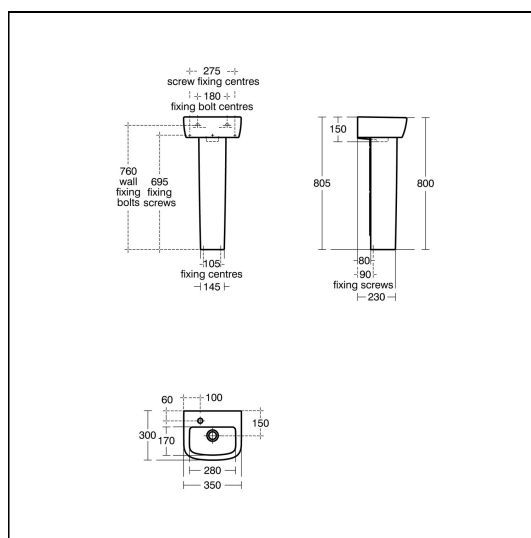

Tempo 35cm Handrinse Washbasin, LH Taphole

ILLUSTRATED

- T0595** Tempo 35cm handrinse washbasin, left hand taphole
- T4272** Tempo handrinse washbasin pedestal
- BC574** Tempo Slim single lever basin mixer with pop-up waste
- S8910** Trap 1¼" plastic bottle, 75mm seal, multi-purpose outlet

OPTIONS

- E0157** Wall fixing set
- A5900** TMV thermostatic mixing valve, 15mm
- E5010** Pair Steel Wall Hangers

ILLUSTRATED PRODUCT DETAILS

Sizes

T0595 w:350 x d:300

Weights

- T0595** 6.50 KG
- T4272** 10.80 KG
- BC574** 1.50 KG
- S8910** 0.20 KG

Capacity

T0595 1.5 litres

Designer

Robin Levien, RDI

Special Notes

40cm handrinse basin wall mounted using T0157 Wall fixing set with semi pedestal fixed to wall with brackets supplied or full handrinse pedestal mounted using 2 screws through back of basin (not supplied)