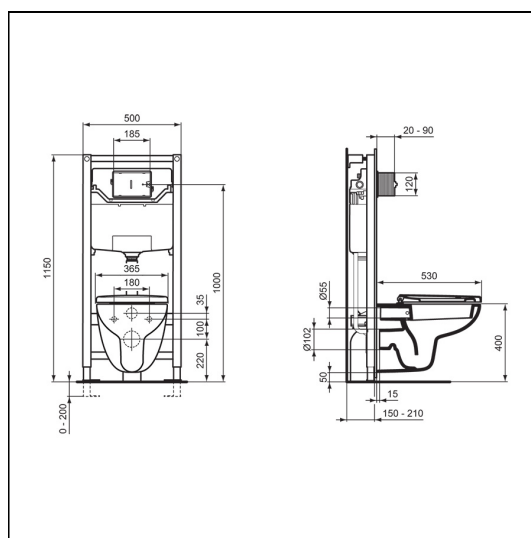

OPTIONS

- R0176** Prosys conversion kit (front to top actuation) for mechanical 150 depth frames & cisterns (for when using Oleas flushplates)
- E2125** Conceala 2 concealed cistern universal height, side inlet cistern - pneumatic dual flush valve - no flushplate - 6/4 litre flush
- S3622** Conceala 2 6 litre cistern. single flush valve, side supply, internal overflow, alternative height plastic flushbends, no push button
- T6792** Tempo toilet seat and cover
- S4498** Finger push button, dual flush, small
- R0116** Oleas P1 pneumatic dual flushplate Ideal Standard - white
- R0119** Oleas P2 pneumatic dual flushplate Ideal Standard - white
- R0123** Oleas M3 mechanical dual flushplate Ideal Standard - white
- R0124** Oleas P3 pneumatic dual flushplate Ideal Standard - white
- R0110** Solea P2 pneumatic dual flushplate Ideal Standard - white
- P0109** Septa Pro XS pneumatic push button no logo - chrome
- R0184** Septa Pro XS pneumatic push button, no logo
- S4399** Contemporary flush plate dual flush for Conceala 2 cisterns
- R0100** ProSys half frame for wall hung WC pans (no cistern)
- R0313** ProSys 1150mm height, pneumatic wall hung WC frame, 120 depth, front actuation
- R0140** ProSys 820mm height, mechanical wall hung WC frame, 150 depth, front or top actuation
- R0312** ProSys 820mm height, pneumatic wall hung wc frame 150 depth, front or top actuation
- R0314** ProSys 1150mm height, freestanding mechanical wall hung WC frame, 120 depth, front actuation
- S4305** Panekta outlet connector to convert horizontal outlet wcs to P trap
- E0060** Support frame with bolts for wall mounted toilet bowls

ILLUSTRATED PRODUCT DETAILS

Weights

- T3275** 17.70 KG
- T6793** 2.30 KG
- R0121** 0.34 KG
- R0153** 12.20 KG

Materials

- T3275** Vitreous China
- T6793** Plastic

Finishes

- T3275**  White (01)
- T6793**  White (01)
- R0121**  White (AC)