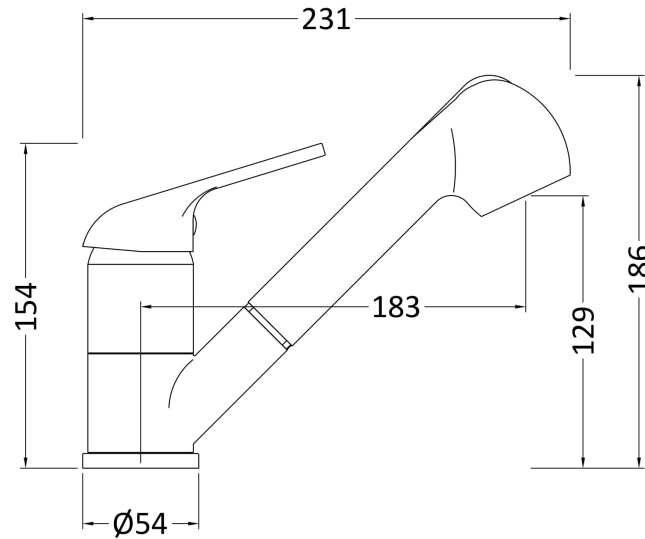

Sales Code: KA307

Description: Eon Mono Sink Mixer W/ Pull Out Rinser

Product Dimensions

Height (mm):	174
Width (mm):	52
Depth (mm):	246
Length (mm):	
Nett Weight (kg):	1.8

Packaging Dimensions

Height (mm):	246
Width (mm):	52
Depth (mm):	174
Gross Weight (kg):	1.95

Packaging Data

Box Colour:	White Cardboard Box
Box Qty:	1
Label Size:	100 x 50
Label Colour:	White Label
Label Qty:	2

Outer Box Dimensions (If Applicable)

Height (mm):	320
Width (mm):	380
Depth (mm):	360
Length (mm):	

Gross Weight (kg):	17
Barcode:	5055146124290

Product Details

Country of Origin:	China
Fitting Instruction:	No
Product Material:	Brass
Control Type:	Manual
Waste Included:	Waste Not Included
Waste Type:	Not Applicable
WRAS Approval:	Approval No: N/A
Valve/Cartridge Type:	Single Lever Cartridge
Colour/Finish:	Chrome
Mount Type:	Deck
Operating Pressure (bar):	0.5

Flow Rates: (Litres Per Min) 0.1 bar: 2 0.5 bar: 4 1 bar: 6 2 bar: 8 3 bar: 10

Pipe Size: 15 mm (1/2" Bsp)

Pipe Centres: N/A