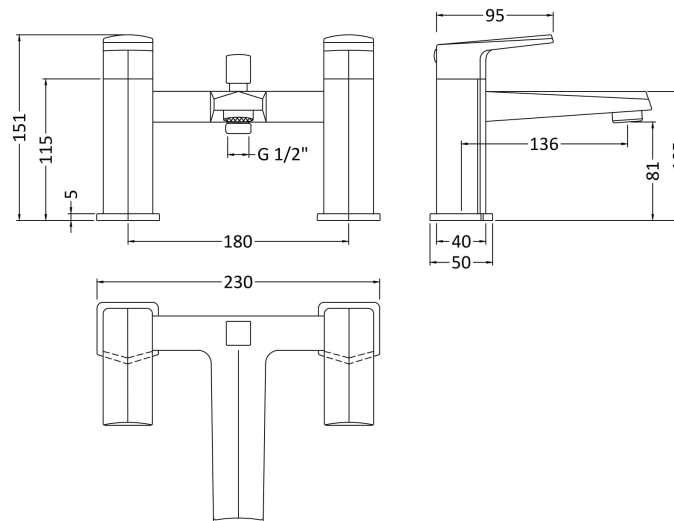

Sales Code: HDY304

Description: Hardy Bsm

Product Dimensions

Height (mm):	151
Width (mm):	230
Depth (mm):	151
Length (mm):	
Nett Weight (kg):	2.93

Packaging Dimensions

Height (mm):	170
Width (mm):	250
Depth (mm):	225
Gross Weight (kg):	2.93

Packaging Data

Box Colour:	White Cardboard Box
Box Qty:	1
Label Size:	100 x 50
Label Colour:	White Label
Label Qty:	2

Outer Box Dimensions (If Applicable)

Height (mm):	185
Width (mm):	255
Depth (mm):	175
Length (mm):	
Gross Weight (kg):	
Barcode:	5055275883013

Product Details

Country of Origin:	China
Fitting Instruction:	No
Product Material:	Brass/ABS
Control Type:	Manual
Waste Included:	Waste Not Included
Waste Type:	Not Applicable
WRAS Approval: No	Approval No: N/A
Valve/Cartridge Type:	1/4 Turn Ceramic Disc
Colour/Finish:	Chrome
Mount Type:	Deck
Operating Pressure (bar):	0.2

Flow Rates: (Litres Per Min)	0.1 bar: 5.7	0.5 bar: 13.4	1 bar: 19.4	2 bar: 27.5	3 bar: 34
Pipe Size:	22 mm (3/4" Bsp)				
Pipe Centres:	175 mm				