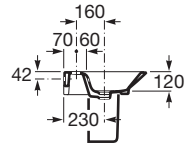

THE GAP ORIGINAL

Wall-hung vitreous china basin

DIMENSIONS

Length	600 mm
Width	470 mm
Height	140 mm

COLOURS AND FINISHES

00 White

TECHNICAL DRAWINGS

FEATURES

Bowl position: Central

Installation type: Bowl / On countertop, Wall-hung

Long Description: THE GAP 600X470 WASH BASIN BOX-ACC.

Material: Vitreous china

Publication Status

Shape: Square

Taphole configuration: 1 taphole in the middle