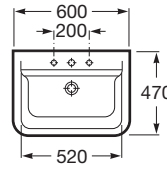

THE GAP ORIGINAL

Wall-hung vitreous china basin

DIMENSIONS

Length	600 mm
Width	470 mm
Height	140 mm

COLOURS AND FINISHES

00 White

TECHNICAL DRAWINGS

FEATURES

Bowl position: Central

Installation type: Bowl / On countertop, Wall-hung

Long Description: THE GAP 600X470 WASH BASIN BOX-ACC.

Material: Vitreous china

Publication Status

Shape: Square

Taphole configuration: 1 taphole in the middle