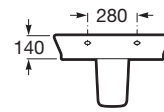

THE GAP ORIGINAL

Wall-hung vitreous china basin

DIMENSIONS

Length	600 mm
Width	470 mm
Height	140 mm

COLOURS AND FINISHES

00 White

TECHNICAL DRAWINGS

FEATURES

Bowl position: Central

Installation type: Bowl / On countertop, Wall-hung

Long Description: THE GAP 600X470 WASH BASIN BOX-ACC.

Material: Vitreous china

Publication Status

Shape: Square

Taphole configuration: 1 taphole in the middle