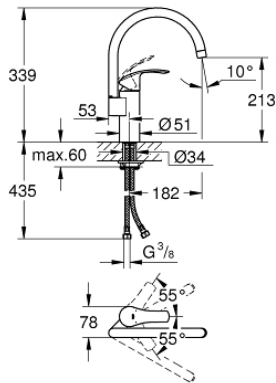

33 202 002 EUROSMART SINGLE-LEVER SINK MIXER 1/2"

PRODUCT DESCRIPTION

- high spout
- monobloc installation
- GROHE StarLight finish
- GROHE SilkMove 35 mm ceramic cartridge
- integrated temperature limiter
- mousseur
- adjustable flow rate limiter
- swivel tubular spout
- adjustable swivel area 0° / 150° / 360°
- flexible connection hoses
- rapid installation system

33 202 002 **EUROSMART SINGLE-LEVER SINK MIXER 1/2"**

33 202 002 EUROSMART SINGLE-LEVER SINK MIXER 1/2"

SPARE PARTS, September 2019 – now

- 1: Lever (Order-nr. 46897000)
 - 2: Shield for cross handle (Order-nr. 46492000)
 - 3: Screw ring (Order-nr. 46815000)
 - 4: Cartridge (Order-nr. 46374000)
 - 5: Biflo spout (Order-nr. 13372000)
 - 5.1: O-Ring $\varnothing 13,5 \times \varnothing 2,75$ (Order-nr. 0128500M)
 - 5.2: Safety ring (Order-nr. 4826600M)
 - 5.3: Flow restrictor (Order-nr. 06574000)
 - 6: Shank mounting kit (Order-nr. 46249000)
 - 7: Support plate (Order-nr. 05334000)
 - 8: Socket Spanner (Order-nr. 19332000)*
 - 9: Mounting wrench (Order-nr. 19017000)*
- * Optional accessories