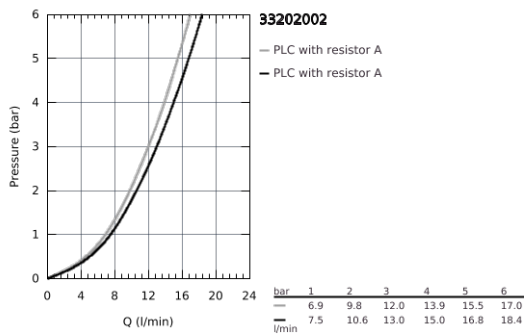

33 202 002 EUROSMART SINGLE-LEVER SINK MIXER 1/2"

PRODUCT DESCRIPTION

- high spout
- monobloc installation
- GROHE StarLight finish
- GROHE SilkMove 35 mm ceramic cartridge
- integrated temperature limiter
- mousseur
- adjustable flow rate limiter
- swivel tubular spout
- adjustable swivel area 0° / 150° / 360°
- flexible connection hoses
- rapid installation system

33 202 002 **EUROSMART SINGLE-LEVER SINK MIXER 1/2"**

33 202 002 EUROSMART SINGLE-LEVER SINK MIXER 1/2"

SPARE PARTS, September 2019 – now

- 1: Lever (Order-nr. 46897000)
 - 2: Shield for cross handle (Order-nr. 46492000)
 - 3: Screw ring (Order-nr. 46815000)
 - 4: Cartridge (Order-nr. 46374000)
 - 5: Biflo spout (Order-nr. 13372000)
 - 5.1: O-Ring $\varnothing 13,5 \times \varnothing 2,75$ (Order-nr. 0128500M)
 - 5.2: Safety ring (Order-nr. 4826600M)
 - 5.3: Flow restrictor (Order-nr. 06574000)
 - 6: Shank mounting kit (Order-nr. 46249000)
 - 7: Support plate (Order-nr. 05334000)
 - 8: Socket Spanner (Order-nr. 19332000)*
 - 9: Mounting wrench (Order-nr. 19017000)*
- * Optional accessories