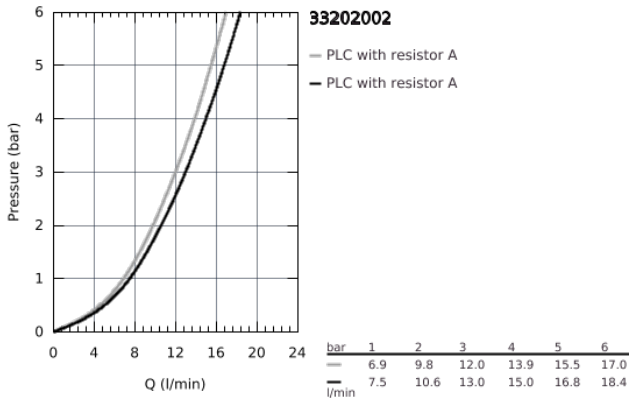

33 202 002 EUROSMART SINGLE-LEVER SINK MIXER 1/2"

PRODUCT DESCRIPTION

- high spout
- monobloc installation
- GROHE StarLight finish
- GROHE SilkMove 35 mm ceramic cartridge
- integrated temperature limiter
- mousseur
- adjustable flow rate limiter
- swivel tubular spout
- adjustable swivel area 0° / 150° / 360°
- flexible connection hoses
- rapid installation system

33 202 002 **EUROSMART SINGLE-LEVER SINK MIXER 1/2"**

33 202 002 EUROSMART SINGLE-LEVER SINK MIXER 1/2"

SPARE PARTS, September 2019 – now

- 1: Lever (Order-nr. 46897000)
 - 2: Shield for cross handle (Order-nr. 46492000)
 - 3: Screw ring (Order-nr. 46815000)
 - 4: Cartridge (Order-nr. 46374000)
 - 5: Biflo spout (Order-nr. 13372000)
 - 5.1: O-Ring $\varnothing 13,5 \times \varnothing 2,75$ (Order-nr. 0128500M)
 - 5.2: Safety ring (Order-nr. 4826600M)
 - 5.3: Flow restrictor (Order-nr. 06574000)
 - 6: Shank mounting kit (Order-nr. 46249000)
 - 7: Support plate (Order-nr. 05334000)
 - 8: Socket Spanner (Order-nr. 19332000)*
 - 9: Mounting wrench (Order-nr. 19017000)*
- * Optional accessories