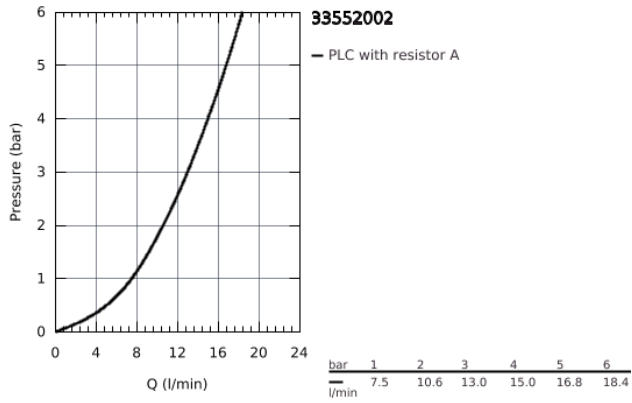

33 552 002 **EUROSTYLE COSMOPOLITAN EUROSTYLE COSMOPOLITAN BASIN MIXER 1/2" S-SIZE**

PRODUCT DESCRIPTION

- monobloc installation
- metal lever
- **GROHE SilkMove** 35 mm ceramic cartridge
- adjustable flow rate limiter
- **GROHE StarLight** chrome finish
- **GROHE FastFixation** installation system with centering support
- mousseur
- pop-up waste set 1 1/4"
- flexible connection hoses
- optional temperature limiter (46 375 000)

33 552 002 **EUROSTYLE COSMOPOLITAN EUROSTYLE COSMOPOLITAN BASIN MIXER 1/2"**
S-SIZE

33 552 002 EUROSTYLE COSMOPOLITAN EUROSTYLE COSMOPOLITAN BASIN MIXER 1/2" S-SIZE

SPARE PARTS, July 2018 – now

- 1: Lever (Order-nr. 46748000)
 - 2: Shield for cross handle (Order-nr. 46492000)
 - 3: Screw coupling (Order-nr. 46460000)
 - 4: Cartridge (Order-nr. 46374000)
 - 5: Pop-up rod (Order-nr. 46739000)
 - 6: Flow restrictor (Order-nr. 13929000)
 - 7: Shank mounting kit (Order-nr. 46671000)
 - 8: Pop-up waste set 1 1/4" (Order-nr. 28910000)
 - 8.1: Chrome bath plug (Order-nr. 07182000)
 - 8.2: Eccentric rod (Order-nr. 07052000)
 - 9: Connection hose (Order-nr. 46255000)
 - 10: Temperature limiter (Order-nr. 46375000)*
 - 11: Socket Spanner (Order-nr. 19332000)*
 - 12: Mounting wrench (Order-nr. 19017000)*
 - 13: Eccentric rod (Order-nr. 07341000)*
- * Optional accessories