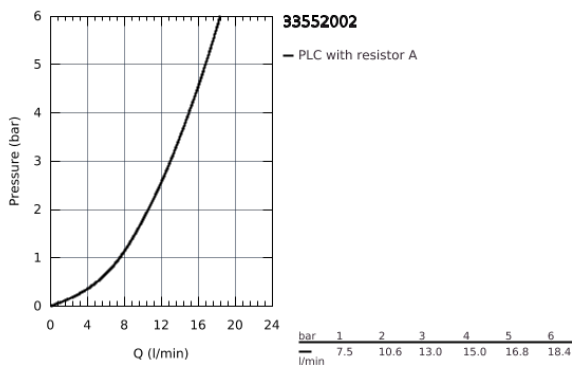

33 552 002 **EUROSTYLE COSMOPOLITAN EUROSTYLE COSMOPOLITAN BASIN MIXER 1/2" S-SIZE**

PRODUCT DESCRIPTION

- monobloc installation
- metal lever
- **GROHE SilkMove** 35 mm ceramic cartridge
- adjustable flow rate limiter
- **GROHE StarLight** chrome finish
- **GROHE FastFixation** installation system with centering support
- mousseur
- pop-up waste set 1 1/4"
- flexible connection hoses
- optional temperature limiter (46 375 000)

33 552 002 **EUROSTYLE COSMOPOLITAN EUROSTYLE COSMOPOLITAN BASIN MIXER 1/2"**
S-SIZE

33 552 002 EUROSTYLE COSMOPOLITAN EUROSTYLE COSMOPOLITAN BASIN MIXER 1/2" S-SIZE

SPARE PARTS, July 2018 – now

- 1: Lever (Order-nr. 46748000)
 - 2: Shield for cross handle (Order-nr. 46492000)
 - 3: Screw coupling (Order-nr. 46460000)
 - 4: Cartridge (Order-nr. 46374000)
 - 5: Pop-up rod (Order-nr. 46739000)
 - 6: Flow restrictor (Order-nr. 13929000)
 - 7: Shank mounting kit (Order-nr. 46671000)
 - 8: Pop-up waste set 1 1/4" (Order-nr. 28910000)
 - 8.1: Chrome bath plug (Order-nr. 07182000)
 - 8.2: Eccentric rod (Order-nr. 07052000)
 - 9: Connection hose (Order-nr. 46255000)
 - 10: Temperature limiter (Order-nr. 46375000)*
 - 11: Socket Spanner (Order-nr. 19332000)*
 - 12: Mounting wrench (Order-nr. 19017000)*
 - 13: Eccentric rod (Order-nr. 07341000)*
- * Optional accessories