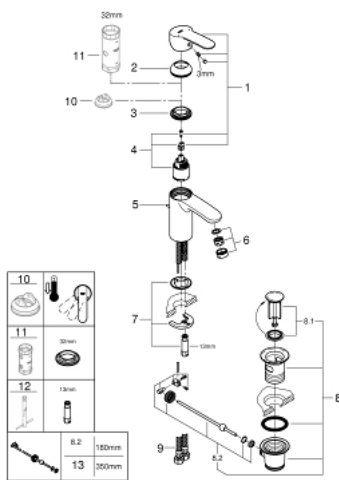

33 552 002 **EUROSTYLE COSMOPOLITAN EUROSTYLE COSMOPOLITAN BASIN MIXER 1/2" S-SIZE**

PRODUCT DESCRIPTION

- monobloc installation
- metal lever
- **GROHE SilkMove** 35 mm ceramic cartridge
- adjustable flow rate limiter
- **GROHE StarLight** chrome finish
- **GROHE FastFixation** installation system with centering support
- mousseur
- pop-up waste set 1 1/4"
- flexible connection hoses
- optional temperature limiter (46 375 000)

33 552 002 **EUROSTYLE COSMOPOLITAN EUROSTYLE COSMOPOLITAN BASIN MIXER 1/2"**
S-SIZE

33 552 002 EUROSTYLE COSMOPOLITAN EUROSTYLE COSMOPOLITAN BASIN MIXER 1/2" S-SIZE

SPARE PARTS, July 2018 – now

- 1: Lever (Order-nr. 46748000)
 - 2: Shield for cross handle (Order-nr. 46492000)
 - 3: Screw coupling (Order-nr. 46460000)
 - 4: Cartridge (Order-nr. 46374000)
 - 5: Pop-up rod (Order-nr. 46739000)
 - 6: Flow restrictor (Order-nr. 13929000)
 - 7: Shank mounting kit (Order-nr. 46671000)
 - 8: Pop-up waste set 1 1/4" (Order-nr. 28910000)
 - 8.1: Chrome bath plug (Order-nr. 07182000)
 - 8.2: Eccentric rod (Order-nr. 07052000)
 - 9: Connection hose (Order-nr. 46255000)
 - 10: Temperature limiter (Order-nr. 46375000)*
 - 11: Socket Spanner (Order-nr. 19332000)*
 - 12: Mounting wrench (Order-nr. 19017000)*
 - 13: Eccentric rod (Order-nr. 07341000)*
- * Optional accessories