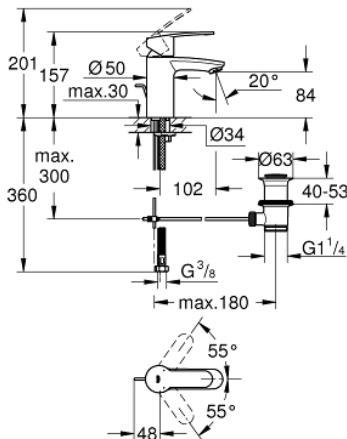

33 552 002 **EUROSTYLE COSMOPOLITAN EUROSTYLE COSMOPOLITAN BASIN MIXER 1/2" S-SIZE**

PRODUCT DESCRIPTION

- monobloc installation
- metal lever
- **GROHE SilkMove** 35 mm ceramic cartridge
- adjustable flow rate limiter
- **GROHE StarLight** chrome finish
- **GROHE FastFixation** installation system with centering support
- mousseur
- pop-up waste set 1 1/4"
- flexible connection hoses
- optional temperature limiter (46 375 000)

33 552 002 **EUROSTYLE COSMOPOLITAN EUROSTYLE COSMOPOLITAN BASIN MIXER 1/2"**
S-SIZE

33 552 002 EUROSTYLE COSMOPOLITAN EUROSTYLE COSMOPOLITAN BASIN MIXER 1/2" S-SIZE

SPARE PARTS, July 2018 – now

- 1: Lever (Order-nr. 46748000)
 - 2: Shield for cross handle (Order-nr. 46492000)
 - 3: Screw coupling (Order-nr. 46460000)
 - 4: Cartridge (Order-nr. 46374000)
 - 5: Pop-up rod (Order-nr. 46739000)
 - 6: Flow restrictor (Order-nr. 13929000)
 - 7: Shank mounting kit (Order-nr. 46671000)
 - 8: Pop-up waste set 1 1/4" (Order-nr. 28910000)
 - 8.1: Chrome bath plug (Order-nr. 07182000)
 - 8.2: Eccentric rod (Order-nr. 07052000)
 - 9: Connection hose (Order-nr. 46255000)
 - 10: Temperature limiter (Order-nr. 46375000)*
 - 11: Socket Spanner (Order-nr. 19332000)*
 - 12: Mounting wrench (Order-nr. 19017000)*
 - 13: Eccentric rod (Order-nr. 07341000)*
- * Optional accessories